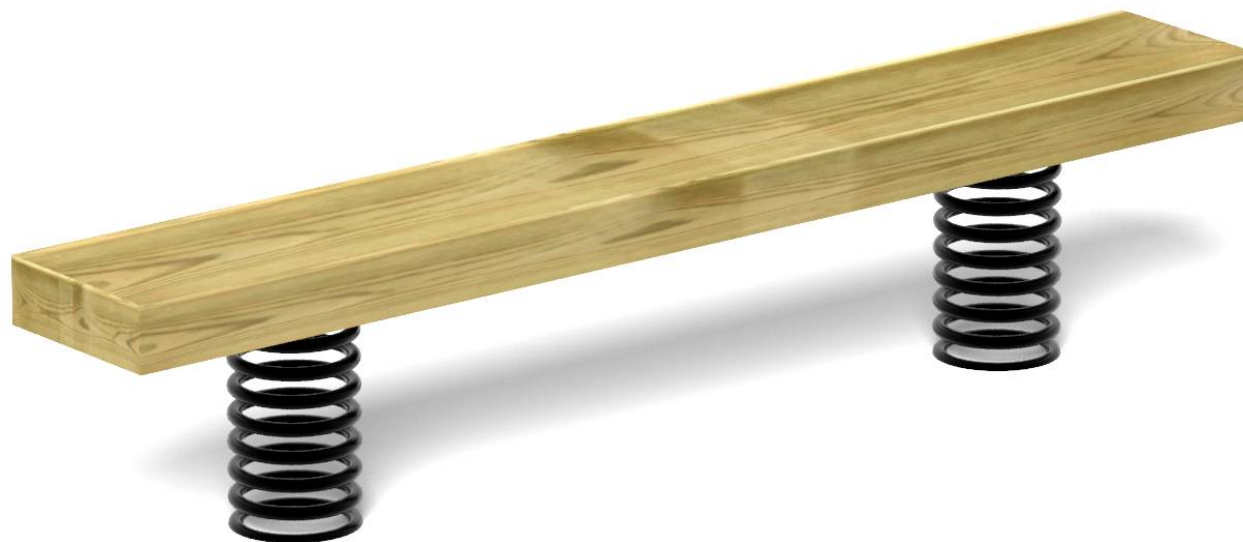

SPRINGY WOBBLE BOARD

Age Range: 3+ years
Product Code: ADVLL28
Free Fall Height: 0.45m
Surfacing Area: N/A
Minimum Space: 10sq m

Play Symbols

Interactive Play

Physical

Creative

Roleplaying

Specification

Beam: Tanalised 225mm x 75mm x 2400mm,
Springs: Powder Coated Steel

Side View

Plan View

T: 01953 787802
F: 01953 788992
E: info@actionplayandleisure.co.uk
www.actionplayandleisure.co.uk

SPRINGY WOBBLE BOARD

Age Range: 3+ years
Product Code: ADVLL28
Free Fall Height: 0.45m
Surfacing Area: N/A
Minimum Space: 10sq m

Play Symbols

Interactive Play

Physical

Creative

Roleplaying

Specification

Beam: Tanalised 225mm x 75mm x 2400mm,
Springs: Powder Coated Steel