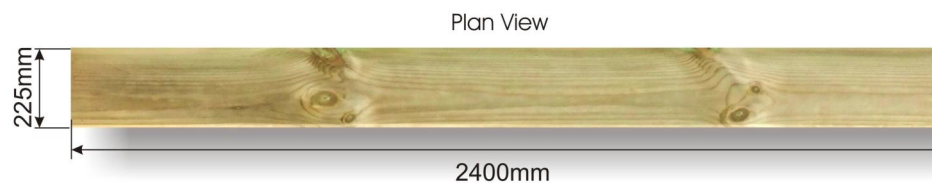

SPRINGY WOBBLE BOARD

Age Range: 3+ years
Product Code: ADVLL28
Free Fall Height: 0.45m
Surfacing Area: N/A
Minimum Space: 10sq m

Play Symbols

Interactive Play

Physical

Creative

Roleplaying

Specification

Beam: Tanalised 225mm x 75mm x 2400mm,
Springs: Powder Coated Steel

Side View

Plan View

T: 01953 787802
F: 01953 788992
E: info@actionplayandleisure.co.uk
www.actionplayandleisure.co.uk

SPRINGY WOBBLE BOARD

Age Range: 3+ years
Product Code: ADVLL28
Free Fall Height: 0.45m
Surfacing Area: N/A
Minimum Space: 10sq m

Play Symbols

Interactive Play

Physical

Creative

Roleplaying

Specification

Beam: Tanalised 225mm x 75mm x 2400mm,
Springs: Powder Coated Steel