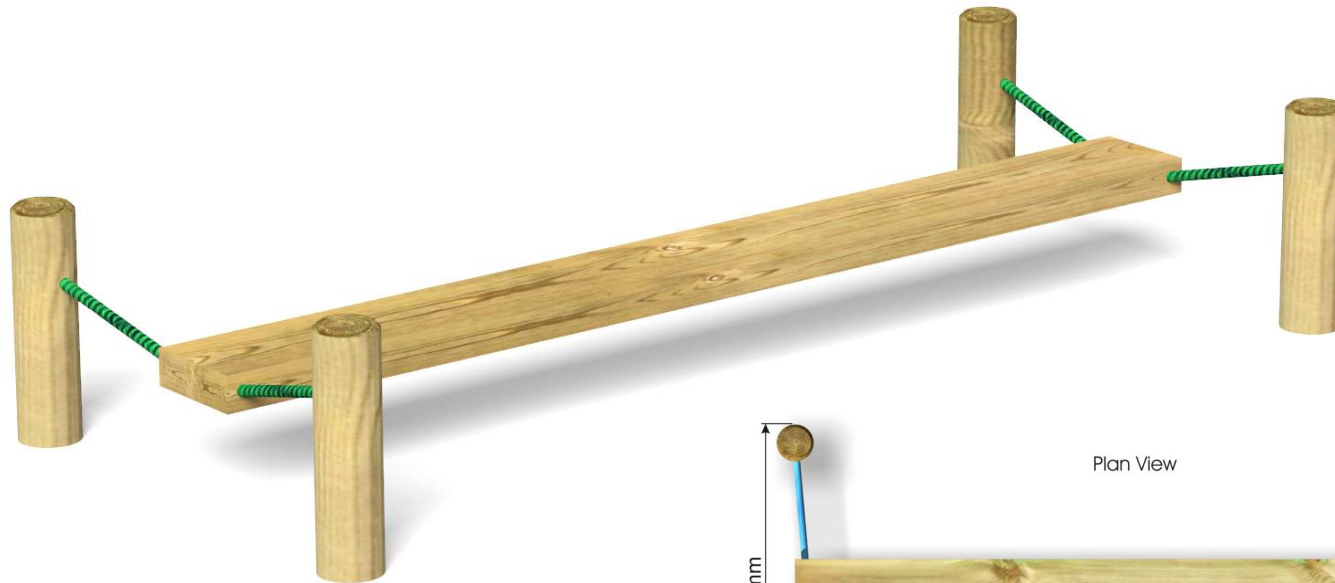

SUSPENDED WOBBLE BOARD

Age Range: 3+ years
Product Code: ADVLL29
Free Fall Height: 0.75m
Surfacing Area: N/A
Minimum Space: 13.5sq m

Play Symbols

Interactive Play

Physical

Creative

Roleplaying

Specification

Beam: Tanalised 225mm x 75mm x 2400mm,
Springs: Powder Coated Steel,
Rope: 16mm diameter Steel Cored

T: 01953 787802

F: 01953 788992

E: info@actionplayandleisure.co.uk

www.actionplayandleisure.co.uk

SUSPENDED WOBBLE BOARD

Age Range: 3+ years
Product Code: ADVLL29
Free Fall Height: 0.75m
Surfacing Area: N/A
Minimum Space: 13.5sq m

Play Symbols

Interactive Play

Physical

Creative

Roleplaying

Specification

Beam: Tanalised 225mm x 75mm x 2400mm,
Springs: Powder Coated Steel,
Rope: 16mm diameter Steel Cored