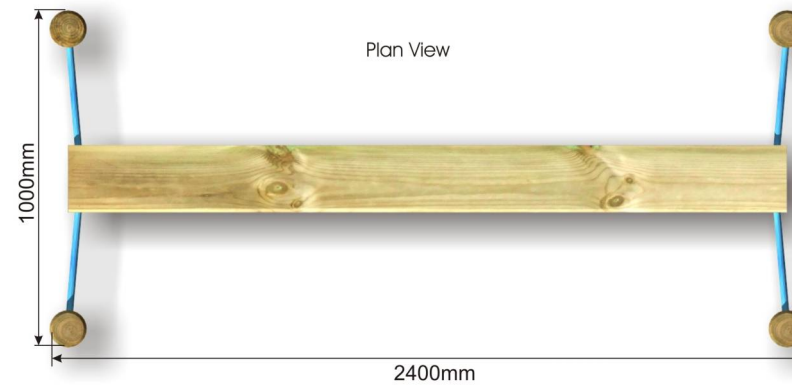

SUSPENDED WOBBLE BOARD

Age Range: 3+ years
Product Code: ADVLL29
Free Fall Height: 0.75m
Surfacing Area: N/A
Minimum Space: 13.5sq m

Play Symbols

Interactive Play

Physical

Creative

Roleplaying

Specification

Beam: Tanalised 225mm x 75mm x 2400mm,
Springs: Powder Coated Steel,
Rope: 16mm diameter Steel Cored

T: 01953 787802

F: 01953 788992

E: info@actionplayandleisure.co.uk

www.actionplayandleisure.co.uk

SUSPENDED WOBBLE BOARD

Age Range: 3+ years
Product Code: ADVLL29
Free Fall Height: 0.75m
Surfacing Area: N/A
Minimum Space: 13.5sq m

Play Symbols

Interactive Play

Physical

Creative

Roleplaying

Specification

Beam: Tanalised 225mm x 75mm x 2400mm,
Springs: Powder Coated Steel,
Rope: 16mm diameter Steel Cored