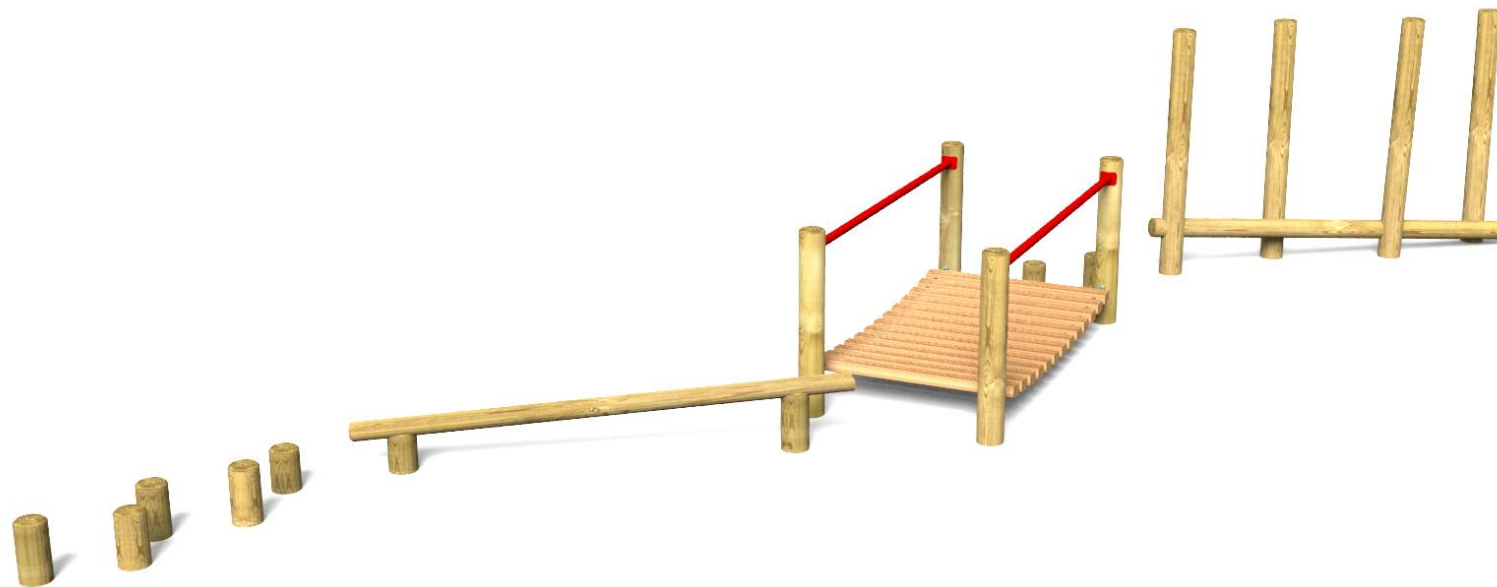

COMBI TRAIL SEVEN

Age Range: 4 - 12 years
Product Code: COM07
Free Fall Height: N/A
Surfacing Area: N/A
Minimum Space: N/A

Play Symbols

Social

Interactive Play

Physical

Creative

Specification

Timber Posts Tantalised 125mm diameter
1 x Suspension Bridge Access
1 x Balance Beam
1 x Inclined Balance Weave
1 x Stepping Logs

8600mm

T: 01953 787802

F: 01953 788992

E: info@actionplayandleisure.co.uk

www.actionplayandleisure.co.uk

COMBI TRAIL SEVEN

Age Range: 4 - 12 years

Product Code: COM07

Free Fall Height: N/A

Surfacing Area: N/A

Minimum Space: N/A

Play Symbols

Social

Interactive Play

Physical

Creative

Specification

Timber Posts Tantalised 125mm diameter

1 x Suspension Bridge Access

1 x Balance Beam

1 x Inclined Balance Weave