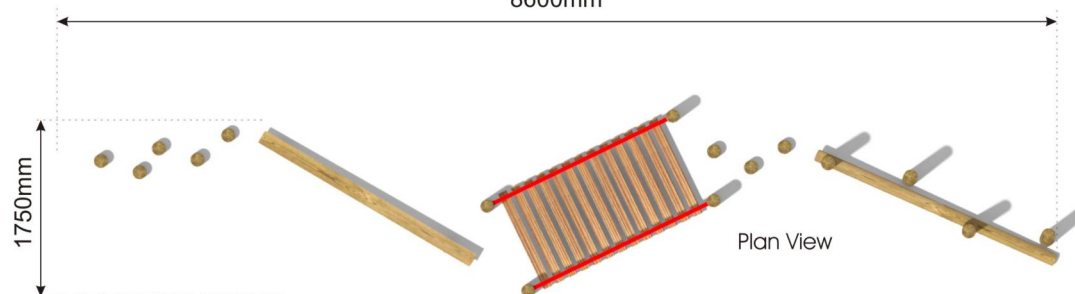

COMBI TRAIL SEVEN

Age Range: 4 - 12 years
Product Code: COM07
Free Fall Height: N/A
Surfacing Area: N/A
Minimum Space: N/A

Play Symbols

Social

Interactive Play

Physical

Creative

Specification

Timber Posts Tantalised 125mm diameter
1 x Suspension Bridge Access
1 x Balance Beam
1 x Inclined Balance Weave
1 x Stepping Logs

8600mm

T: 01953 787802

F: 01953 788992

E: info@actionplayandleisure.co.uk

www.actionplayandleisure.co.uk

Interactive Play

Physical

Creative

Specification

Timber Posts Tantalised 125mm diameter

1 x Suspension Bridge Access

1 x Balance Beam

1 x Inclined Balance Weave