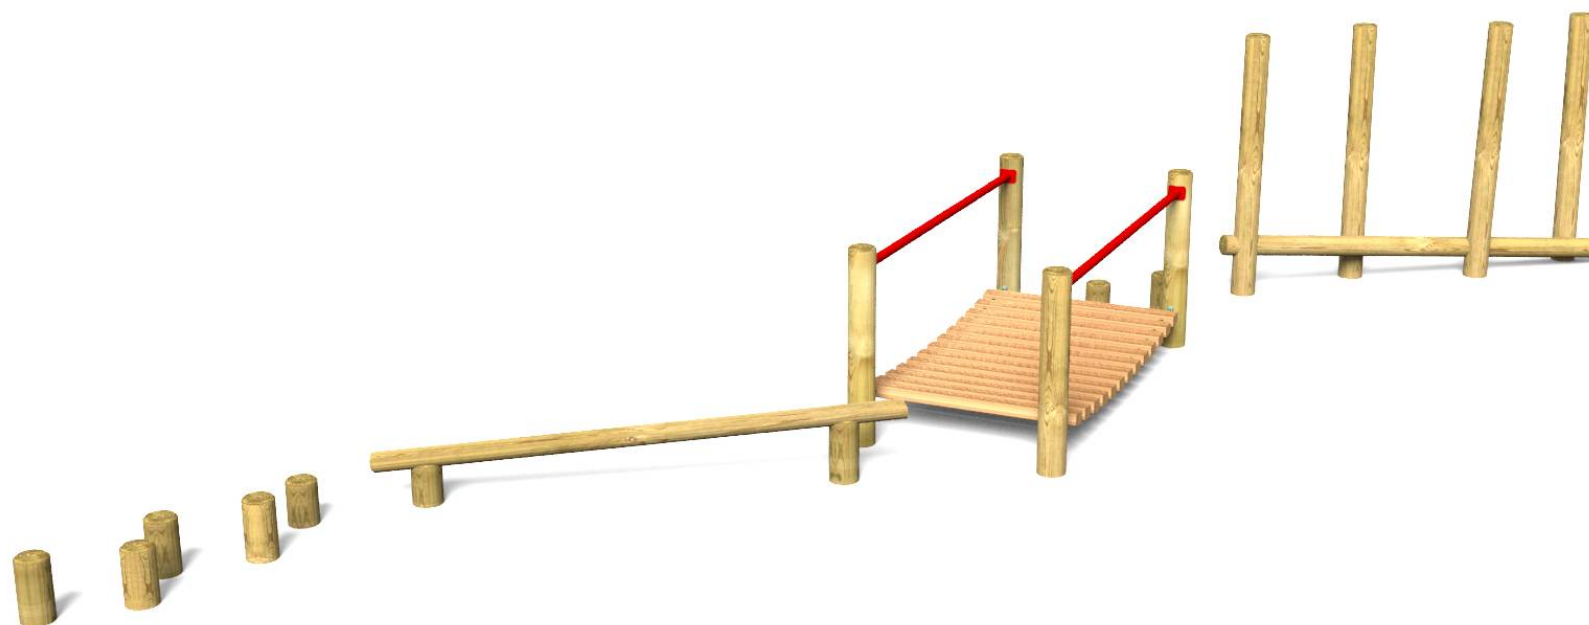

COMBI TRAIL SEVEN

Age Range: 4 - 12 years

Product Code: COM07

Free Fall Height: N/A

Surfacing Area: N/A

Minimum Space: N/A

Play Symbols

Social

Interactive Play

Physical

Creative

Specification

Timber Posts Tantalised 125mm diameter

1 x Suspension Bridge Access

1 x Balance Beam

1 x Inclined Balance Weave

1 x Stepping Logs

T: 01953 787802

F: 01953 788992

E: info@actionplayandleisure.co.uk

www.actionplayandleisure.co.uk