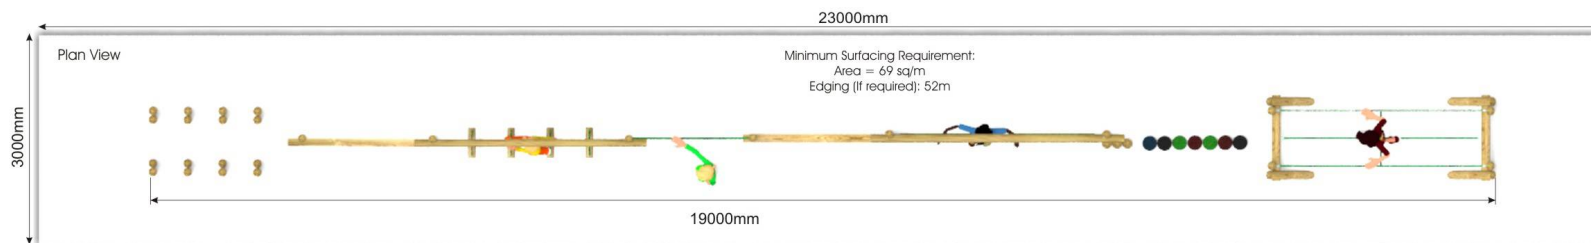

COMBI TRAIL NINE

Age Range: 5 - 12 years
 Product Code: COM09
 Free Fall Height: N/A
 Surfacing Area: 72sq m
 Minimum Space: 91sq m

Play Symbols

Specification

- 1 x Rope Traverse
- 1 x Swinging Logs
- 1 x Tram Tracks
- 1 x Burma Bridge
- 8 x Rubber Stepping Logs
- 1 x Stilt Walk
- 1 x Inclined Balance Beams

T: 01953 787802
 F: 01953 788992
 E: info@actionplayandleisure.co.uk
www.actionplayandleisure.co.uk

COMBI TRAIL NINE

Age Range: 5 - 12 years
Product Code: COM04
Free Fall Height: N/A
Surfacing Area: 72sq m
Minimum Space: 91sq m