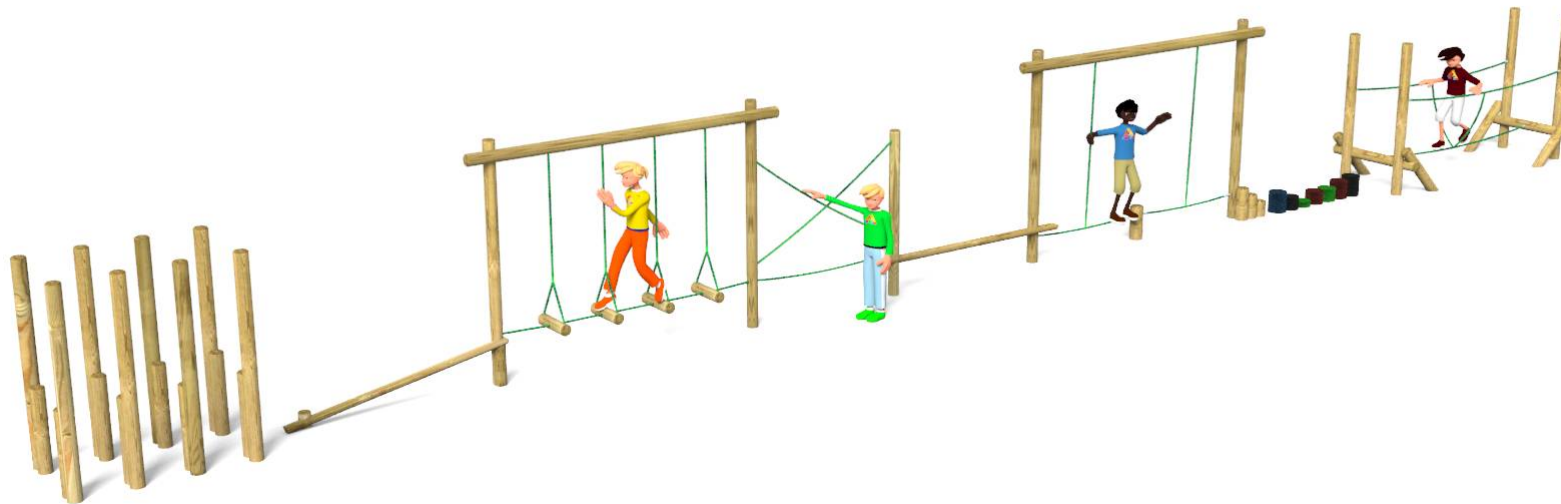

COMBI TRAIL NINE

Age Range: 5 - 12 years
 Product Code: COM09
 Free Fall Height: N/A
 Surfacing Area: 72sq m
 Minimum Space: 91sq m

Play Symbols

Specification

- 1 x Rope Traverse
- 1 x Swinging Logs
- 1 x Tram Tracks
- 1 x Burma Bridge
- 8 x Rubber Stepping Logs
- 1 x Stilt Walk
- 1 x Inclined Balance Beams

T: 01953 787802
 F: 01953 788992
 E: info@actionplayandleisure.co.uk
www.actionplayandleisure.co.uk

COMBI TRAIL NINE

Age Range: 5 - 12 years
Product Code: COM04
Free Fall Height: N/A
Surfacing Area: 72sq m
Minimum Space: 91sq m

Play Symbols

Specification

1 x Rope Traverse
1 x Swinging Logs
1 x Tram Tracks
1 x Burma Bridge
8 x Rubber Stepping Logs
1 x Stilt Walk
1 x Inclined Balance Beams

T: 01953 787802

F: 01953 788992

E: info@actionplayandleisure.co.uk