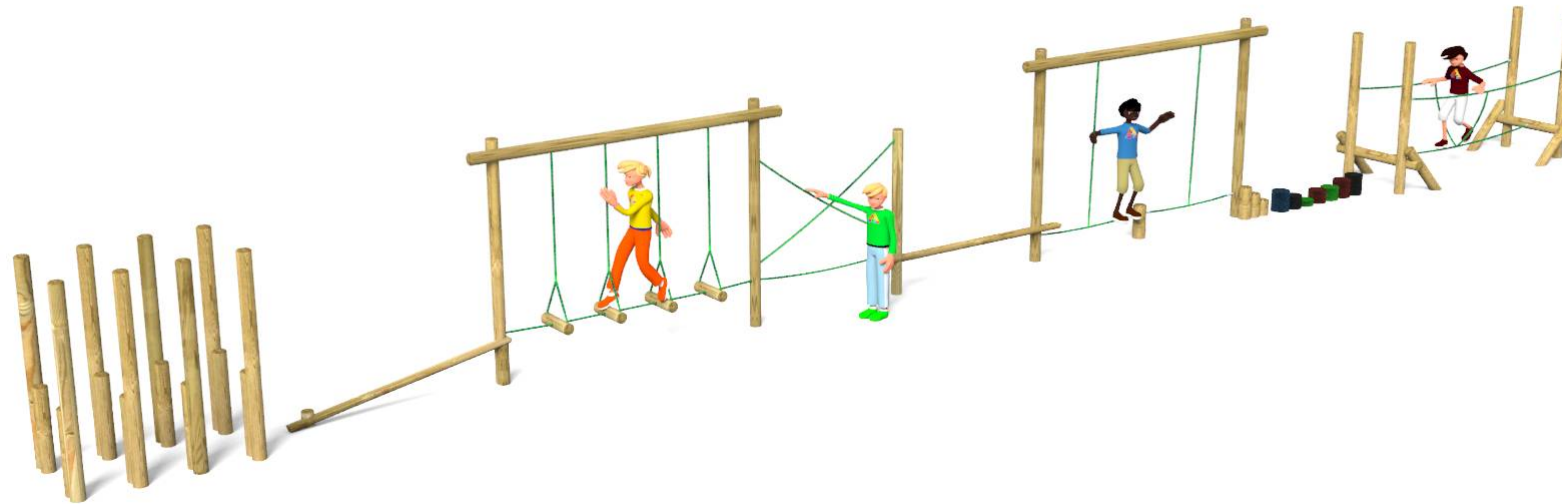

COMBI TRAIL NINE

Age Range: 5 - 12 years
 Product Code: COM09
 Free Fall Height: N/A
 Surfacing Area: 72sq m
 Minimum Space: 91sq m

Play Symbols

Specification

- 1 x Rope Traverse
- 1 x Swinging Logs
- 1 x Tram Tracks
- 1 x Burma Bridge
- 8 x Rubber Stepping Logs
- 1 x Stilt Walk
- 1 x Inclined Balance Beams

T: 01953 787802
 F: 01953 788992
 E: info@actionplayandleisure.co.uk
www.actionplayandleisure.co.uk

COMBI TRAIL NINE

Age Range: 5 - 12 years
Product Code: COM04
Free Fall Height: N/A
Surfacing Area: 72sq m
Minimum Space: 91sq m

Play Symbols

Specification

1 x Rope Traverse
1 x Swinging Logs
1 x Tram Tracks
1 x Burma Bridge
8 x Rubber Stepping Logs
1 x Stilt Walk
1 x Inclined Balance Beams

T: 01953 787802

F: 01953 788992

E: info@actionplayandleisure.co.uk