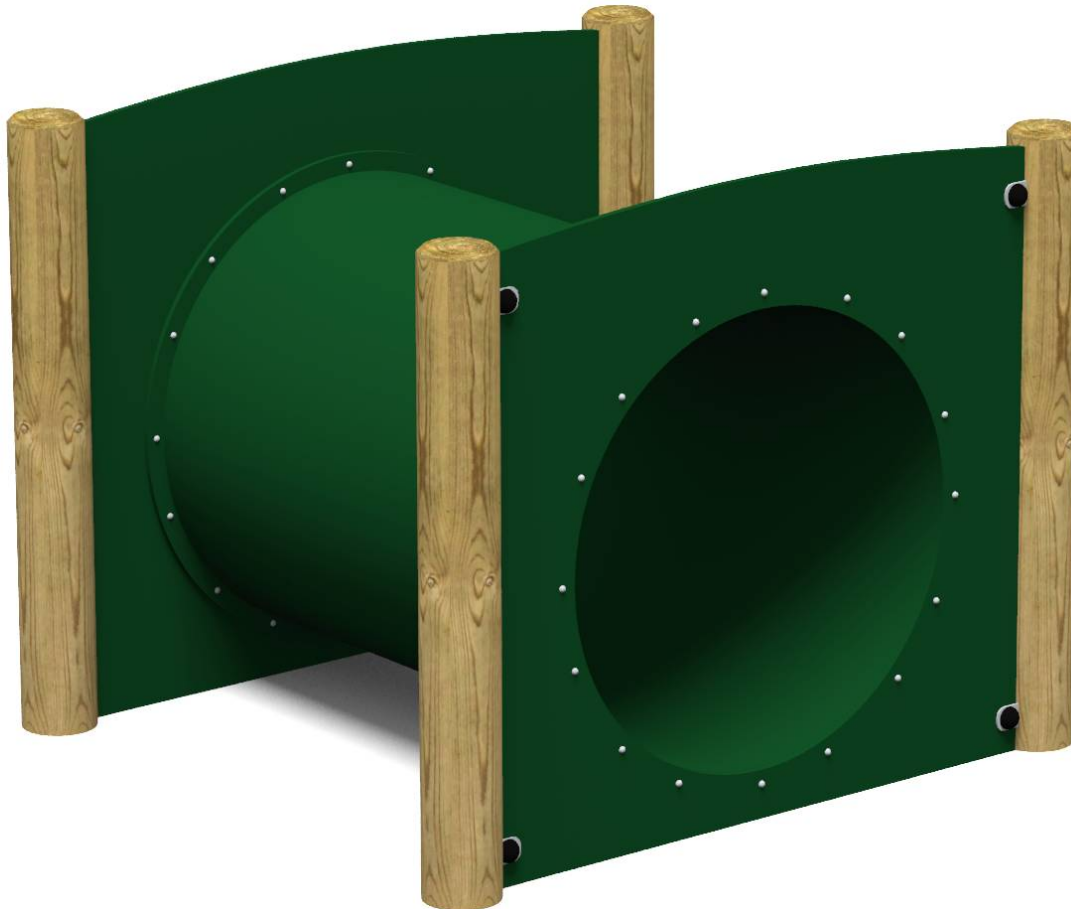

SIMPLE TUNNEL

Age Range: 4+ years
Product Code: N/A
Free Fall Height: N/A
Surfacing Area: N/A
Minimum Space: 5.7sq m

Play Symbols

Interactive Play

Physical

Specification

2 x 125mm Timber Tanalised Posts,
2 x HDPE Plastic Panels 19mm,
1 x RHDPE Plastic Tunnel
750mm diameter

T: 01953 787802

F: 01953 788992

E: info@actionplayandleisure.co.uk

www.actionplayandleisure.co.uk