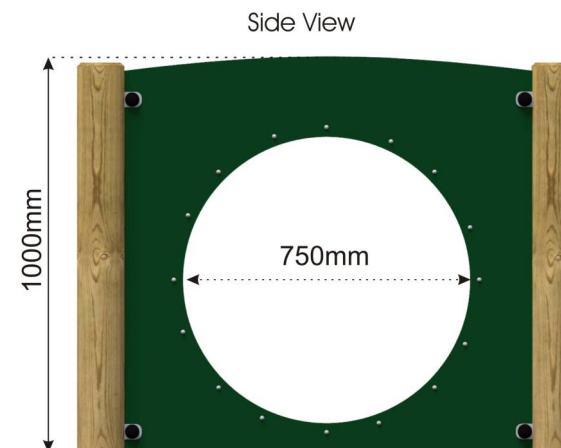

SIMPLE TUNNEL

Age Range: 4+ years
Product Code: N/A
Free Fall Height: N/A
Surfacing Area: N/A
Minimum Space: 5.7sq m

Play Symbols

Interactive Play

Physical

Specification

2 x 125mm Timber Tanalised Posts,
2 x HDPE Plastic Panels 19mm,
1 x RHDPE Plastic Tunnel
750mm diameter

T: 01953 787802

F: 01953 788992

E: info@actionplayandleisure.co.uk

www.actionplayandleisure.co.uk