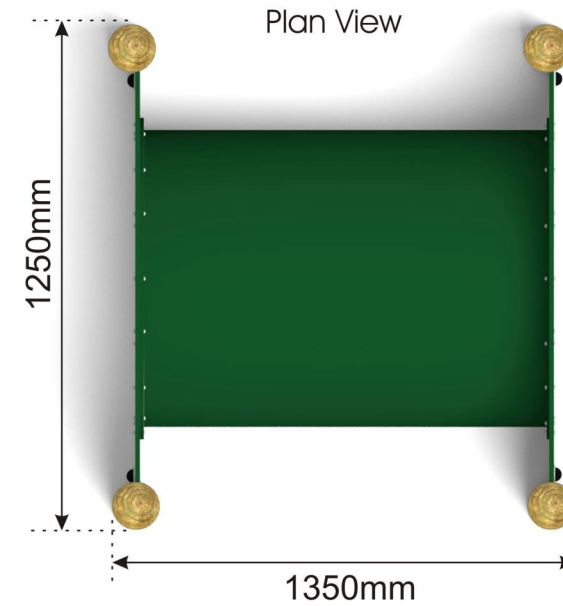

SIMPLE TUNNEL

Age Range: 4+ years
Product Code: N/A
Free Fall Height: N/A
Surfacing Area: N/A
Minimum Space: 5.7sq m

Play Symbols

Interactive Play

Physical

Specification

2 x 125mm Timber Tanalised Posts,
2 x HDPE Plastic Panels 19mm,
1 x RHDPE Plastic Tunnel
750mm diameter

T: 01953 787802

F: 01953 788992

E: info@actionplayandleisure.co.uk

www.actionplayandleisure.co.uk