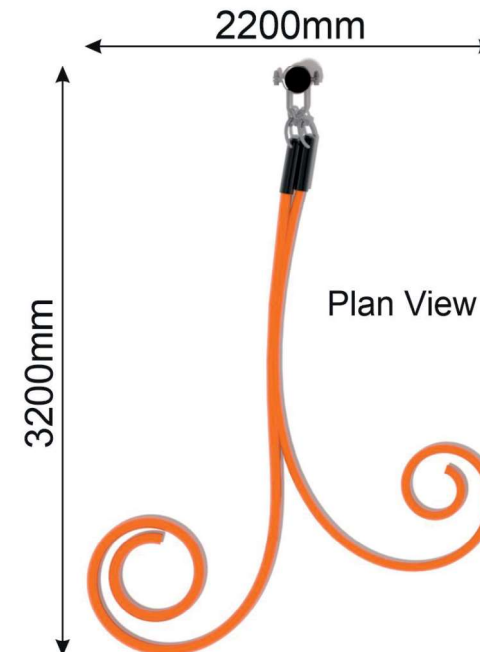

BATTLE ROPES

Age Range: 13+ years
Product Code: STCP02
Free Fall Height: N/A
Surfacing Area: N/A
Minimum Space: N/A

Play Symbols

Specification

All units manufactured in accordance to EN 16630:2015

Steel pole with a cross-section of 88.9 x 3.6 mm, painted with a double layer of powder coating in any standard colour from the RAL palette.

Exercise stations mounted to the poles with 5 mm thick clamps.

Bars, ladders, handrails are hot deep galvanising steel or stainless steel (optional).

Fittings and backrests made of 12mm HDPE.

Installation 30cm under the surface requirement of EN 16630:2015 and EN1176-1.

Different colour options available on request; etc

T: 01953 788991

F: 01953 788992

E: info@actionplayandleisure.co.uk

www.actionplayandleisure.co.uk

BATTLE ROPES

Age Range: 13+ years
Product Code: STCP02
Free Fall Height: N/A
Surfacing Area: N/A
Minimum Space: N/A