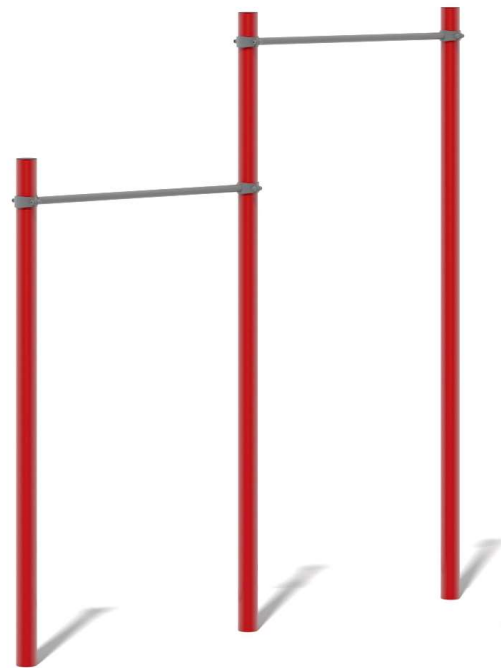

DOUBLE PULL UP BARS

Age Range: 13+ years
Product Code: STCP04
Free Fall Height: 1.8m
Surfacing Area: 30sq m
Minimum Space: 40sq m

Play Symbols

Social

Physical

Specification

All units manufactured in accordance to EN 16630:2015

Steel pole with a cross-section of 88.9 x 3.6 mm, painted with a double layer of powder coating in any standard colour from the RAL palette.

Exercise stations mounted to the poles with 5 mm thick clamps.

Bars, ladders, handrails are hot deep galvanising steel or stainless steel (optional).

Fittings and backrests made of 12mm HDPE.

Installation 30cm under the surface requirement of EN 16630:2015 and EN1176-1.

Different colour options available on request; etc

T: 01953 788991

F: 01953 788992

E: info@actionplayandleisure.co.uk

www.actionplayandleisure.co.uk

DOUBLE PULL UP BARS

Age Range: 13+ years
Product Code: STCP04
Free Fall Height: 1.8m
Surfacing Area: 30sq m
Minimum Space: 40sq m