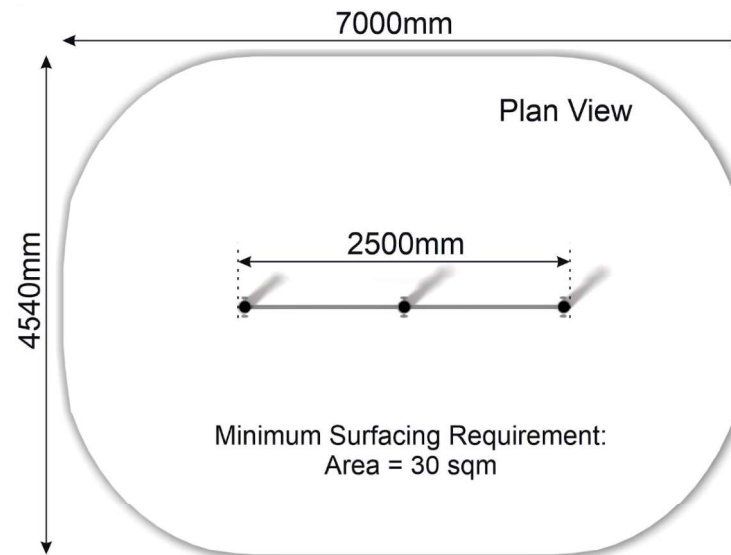

DOUBLE PULL UP BARS

Age Range: 13+ years
Product Code: STCP04
Free Fall Height: 1.8m
Surfacing Area: 30sq m
Minimum Space: 40sq m

Play Symbols

Social

Physical

Specification

All units manufactured in accordance to EN 16630:2015

Steel pole with a cross-section of 88.9 x 3.6 mm, painted with a double layer of powder coating in any standard colour from the RAL palette.

Exercise stations mounted to the poles with 5 mm thick clamps.

Bars, ladders, handrails are hot deep galvanising steel or stainless steel (optional).

Fittings and backrests made of 12mm HDPE.

Installation 30cm under the surface requirement of EN 16630:2015 and EN1176-1.

Different colour options available on request; etc

T: 01953 788991

F: 01953 788992

E: info@actionplayandleisure.co.uk

www.actionplayandleisure.co.uk

DOUBLE PULL UP BARS

Age Range: 13+ years
Product Code: STCP04
Free Fall Height: 1.8m
Surfacing Area: 30sq m
Minimum Space: 40sq m