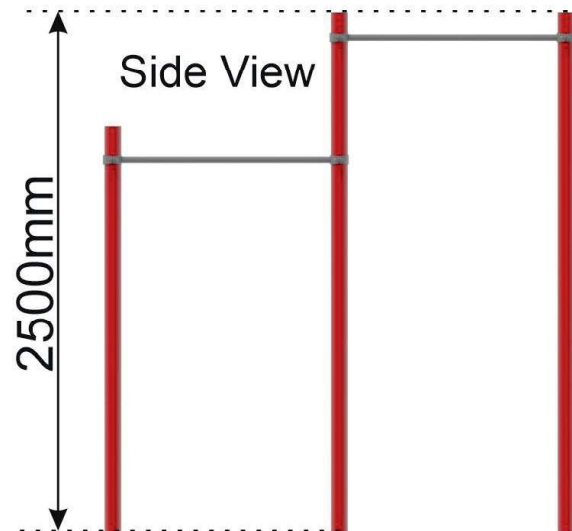

DOUBLE PULL UP BARS

Age Range: 13+ years
Product Code: STCP04
Free Fall Height: 1.8m
Surfacing Area: 30sq m
Minimum Space: 40sq m

Play Symbols

Social

Physical

Specification

All units manufactured in accordance to EN 16630:2015

Steel pole with a cross-section of 88.9 x 3.6 mm, painted with a double layer of powder coating in any standard colour from the RAL palette.

Exercise stations mounted to the poles with 5 mm thick clamps.

Bars, ladders, handrails are hot deep galvanising steel or stainless steel (optional).

Fittings and backrests made of 12mm HDPE.

Installation 30cm under the surface requirement of EN 16630:2015 and EN1176-1.

Different colour options available on request; etc

T: 01953 788991

F: 01953 788992

E: info@actionplayandleisure.co.uk

www.actionplayandleisure.co.uk

DOUBLE PULL UP BARS

Age Range: 13+ years
Product Code: STCP04
Free Fall Height: 1.8m
Surfacing Area: 30sq m
Minimum Space: 40sq m