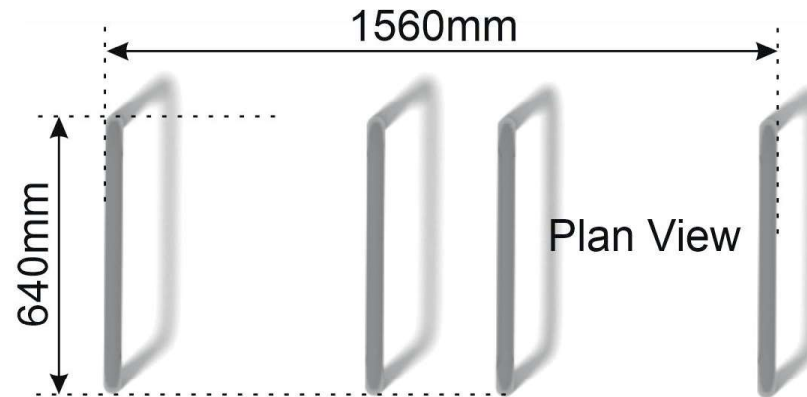

LOW BARS

Age Range: 13+ years
Product Code: STCP12
Free Fall Height: 1.1m
Surfacing Area: N/A
Minimum Space: 1sq m

Play Symbols

Specification

All units manufactured in accordance to EN 16630:2015

Steel pole with a cross-section of 88.9 x 3.6 mm, painted with a double layer of powder coating in any standard colour from the RAL palette.

Exercise stations mounted to the poles with 5 mm thick clamps.

Bars, ladders, handrails are hot deep galvanising steel or stainless steel (optional).

Fittings and backrests made of 12mm HDPE.

Installation 30cm under the surface requirement of EN 16630:2015 and EN1176-1.

Different colour options available on request; etc

T: 01953 788991

F: 01953 788992

E: info@actionplayandleisure.co.uk

www.actionplayandleisure.co.uk

LOW BARS

Age Range: 13+ years
Product Code: STCP12
Free Fall Height: 1.1m
Surfacing Area: N/A
Minimum Space: 1sq m