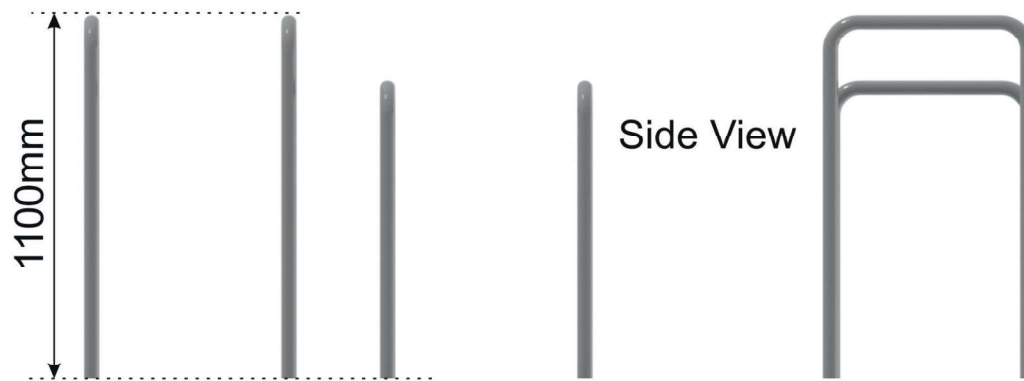

LOW BARS

Age Range: 13+ years
Product Code: STCP12
Free Fall Height: 1.1m
Surfacing Area: N/A
Minimum Space: 1sq m

Play Symbols

Specification

All units manufactured in accordance to EN 16630:2015

Steel pole with a cross-section of 88.9 x 3.6 mm, painted with a double layer of powder coating in any standard colour from the RAL palette.

Exercise stations mounted to the poles with 5 mm thick clamps.

Bars, ladders, handrails are hot deep galvanising steel or stainless steel (optional).

Fittings and backrests made of 12mm HDPE.

Installation 30cm under the surface requirement of EN 16630:2015 and EN1176-1.

Different colour options available on request; etc

T: 01953 788991

F: 01953 788992

E: info@actionplayandleisure.co.uk

www.actionplayandleisure.co.uk

LOW BARS

Age Range: 13+ years
Product Code: STCP12
Free Fall Height: 1.1m
Surfacing Area: N/A
Minimum Space: 1sq m