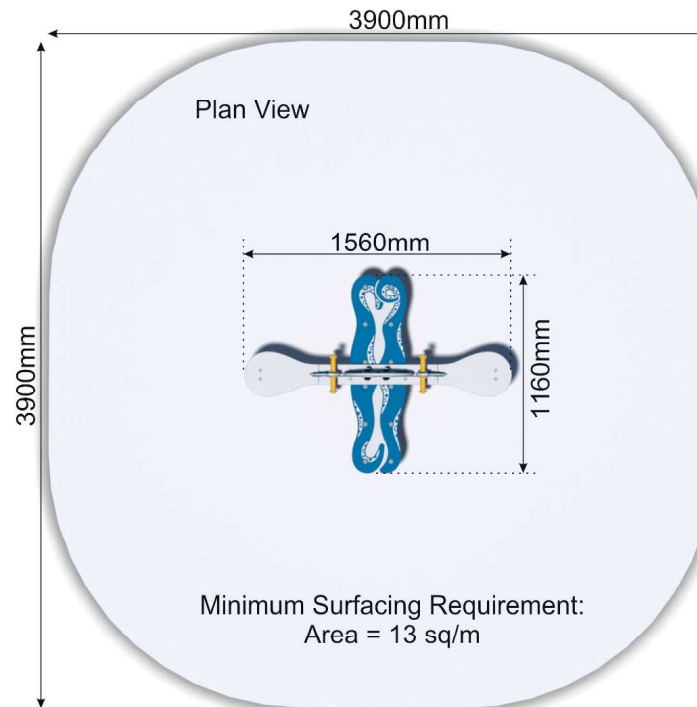

OCTOPUS SPRINGY SEE SAW

Age Range: 2 - 8 years
Product Code: SEW08
Free Fall Height: 0.8m
Surfacing Area: 13sq m
Minimum Space: 17sq m

Play Symbols

Specification

Galvanised Steel Ground Anchor,
Seat Fully Supported by Steel Bracket,
Heavy Duty HDPE Body
Construction,
Slip Resistant Seat,
High Quality Footrests and Hand
Holds TUV Tested to En1176

T: 01953 788991

F: 01953 788992

E: info@actionplayandleisure.co.uk

www.actionplayandleisure.co.uk

OCTOPUS SPRINGY SEE SAW

Age Range: 2 - 8 years
Product Code: SEW08
Free Fall Height: 0.8m
Surfacing Area: 13sq m
Minimum Space: 17sq m