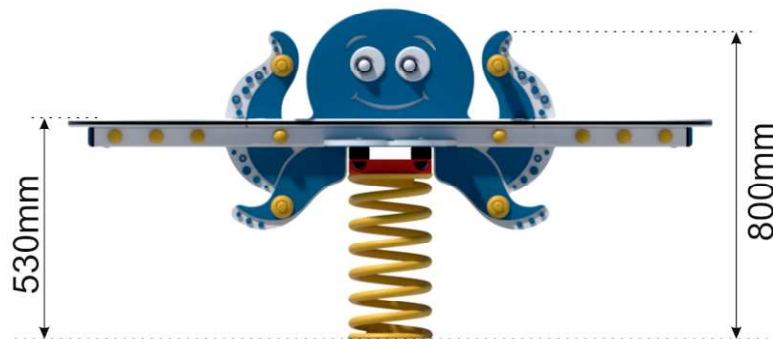

OCTOPUS SPRINGY SEE SAW

Age Range: 2 - 8 years
Product Code: SEW08
Free Fall Height: 0.8m
Surfacing Area: 13sq m
Minimum Space: 17sq m

Play Symbols

Specification

Galvanised Steel Ground Anchor,
Seat Fully Supported by Steel Bracket,
Heavy Duty HDPE Body
Construction,
Slip Resistant Seat,
High Quality Footrests and Hand
Holds TUV Tested to En1176

T: 01953 788991

F: 01953 788992

E: info@actionplayandleisure.co.uk

www.actionplayandleisure.co.uk

OCTOPUS SPRINGY SEE SAW

Age Range: 2 - 8 years
Product Code: SEW08
Free Fall Height: 0.8m
Surfacing Area: 13sq m
Minimum Space: 17sq m

Play Symbols

Specification

Galvanised Steel Ground Anchor,
Seat Fully Supported by Steel Bracket,
Heavy Duty HDPE Body
Construction,
Slip Resistant Seat,
High Quality Footrests and Hand
Holds TUV Tested to En1176