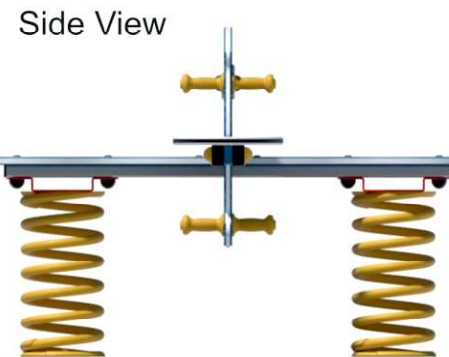

OCTOPUS SPRINGY SEE SAW

Age Range: 2 - 8 years
Product Code: SEW08
Free Fall Height: 0.8m
Surfacing Area: 13sq m
Minimum Space: 17sq m

Play Symbols

Specification

Galvanised Steel Ground Anchor,
Seat Fully Supported by Steel Bracket,
Heavy Duty HDPE Body
Construction,
Slip Resistant Seat,
High Quality Footrests and Hand
Holds TUV Tested to En1176

T: 01953 788991

F: 01953 788992

E: info@actionplayandleisure.co.uk

www.actionplayandleisure.co.uk

OCTOPUS SPRINGY SEE SAW

Age Range: 2 - 8 years
Product Code: SEW08
Free Fall Height: 0.8m
Surfacing Area: 13sq m
Minimum Space: 17sq m

Play Symbols

Specification

Galvanised Steel Ground Anchor,
Seat Fully Supported by Steel Bracket,
Heavy Duty HDPE Body
Construction,
Slip Resistant Seat,
High Quality Footrests and Hand
Holds TUV Tested to En1176